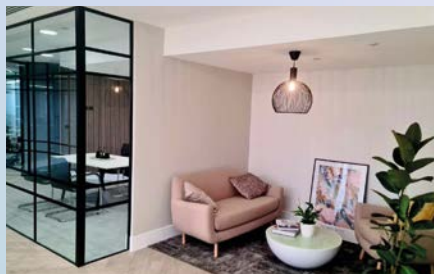

SHOWN IS SOME OF
OUR PRIOR PROJECTS
WITH DIFFERENT
ASPECTS OF THE
SERVICES WE CAN
PROVIDE

CONTACT OUR TEAM NOW TO DISCUSS YOUR NEEDS
AND OBTAIN A FREE ESTIMATE FOR YOUR PROJECT
0141 634 4012 | info@j-cltd.co.uk